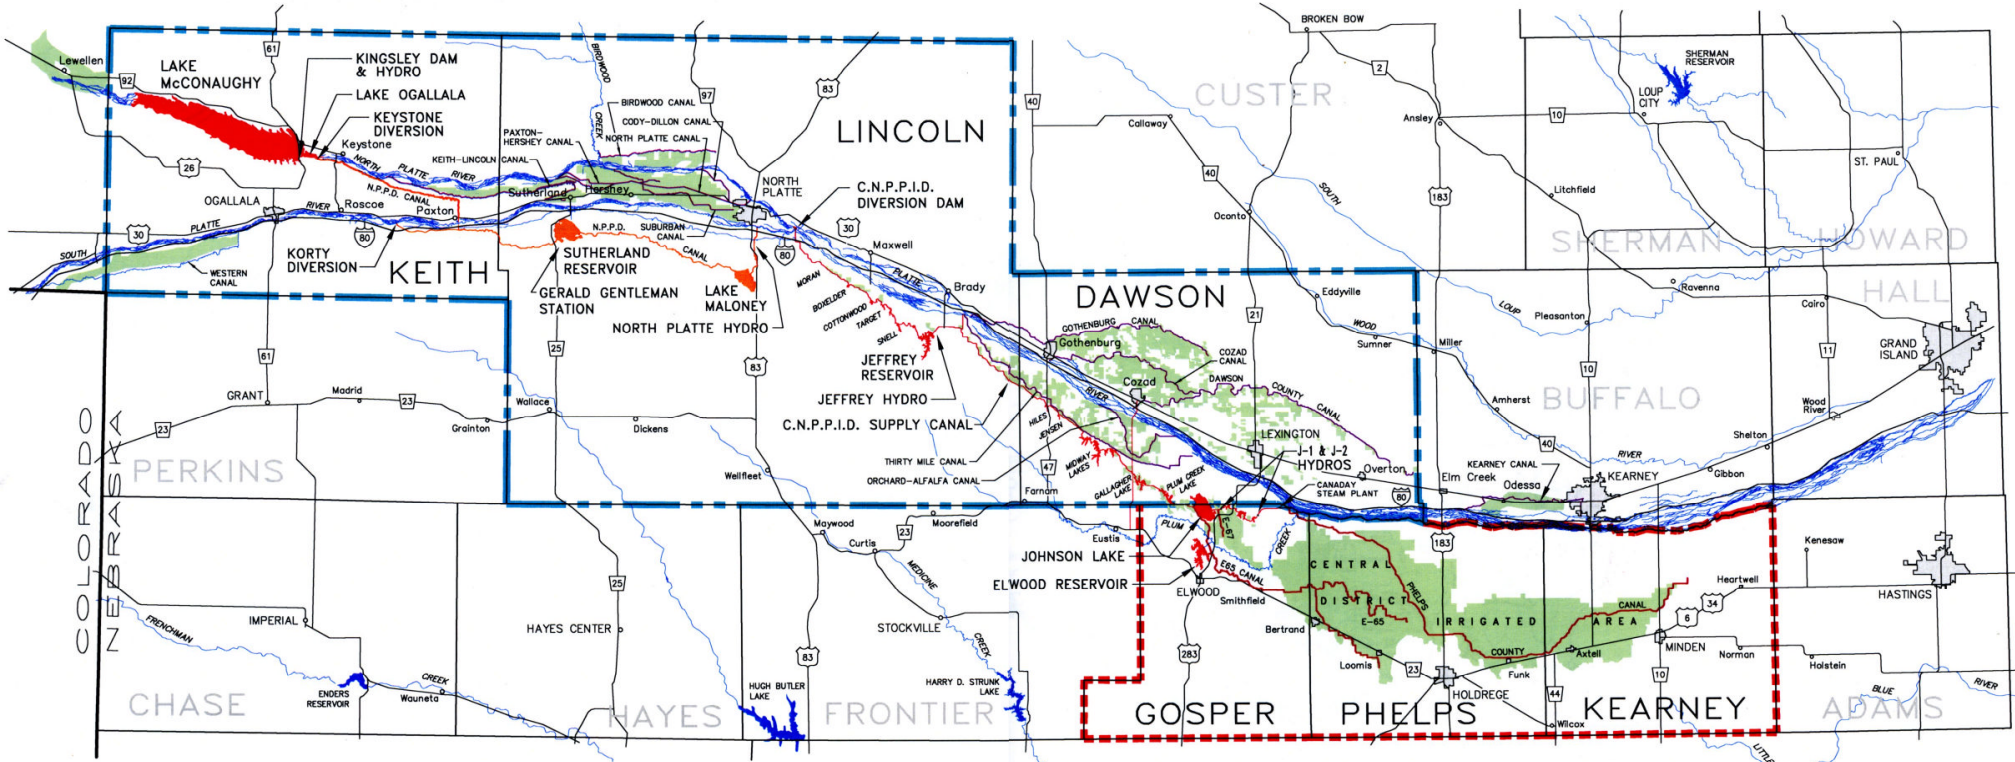

THE CENTRAL NEBRASKA PUBLIC POWER AND IRRIGATION DISTRICT

0 10 Mi

= SURFACE IRRIGATION